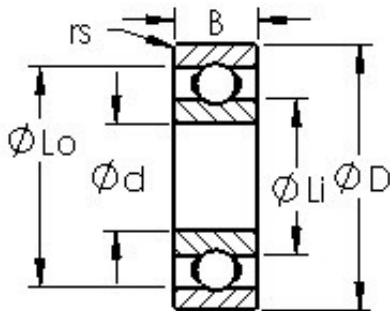

NTN Antriebstechnik G.m.b.H.

AST 6205 deep groove ball bearings

Bearing No. 6205

Size	25x52x15 mm
Bore Diameter	25 mm
Outer Diameter	52 mm
Width	15 mm
Bearing Type	Open
Bore Dia (d)	25.0000
Outer Dia (D)	52.0000
Width (B)	15.0000
Radius (min) (rs)	1.000
Dynamic Load Rating (Cr)	14,000
Static Load Rating (Cor)	7,850
Max Speed (Grease) (X1000 RPM)	13
Max Speed (Oil) (X1000 RPM)	15
Max. Shaft Shoulder Dia. Inner (Li)	34.0
Min. Housing Shoulder Dia., Outer (Lo)	44.2
Ball Qty	9
Ball Dia (Dw)	7.9380
Weight (g)	128.00
Precision	A1
Standard Clearance	C0
Material	52100 Chrome Steel or equivalent

6205 Bearing 2D drawings and 3D CAD models