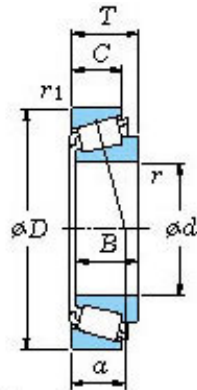

## Koyo Automobile Taper Roller Bearings Jl69349/10 Jl69349 Jl69310

Bearing No. Jl69349/10

■ Mounting dimensions

Jl69349/10 Bearing 2D drawings and 3D CAD models

Bearing No.	JL69349/10
d	38
D	63
T	17
B	17
r(min)	SP
r1(min)	SP
Cr	54.7
C0r	58.2
Cu	8.25
Grease lub.	6000
Oil lub.	8000
C	13.500
a	14.6 mm
da	49.0
db	41.0
Da	60.0
Db	56.5
ra(max)	3.5
rb(max)	1.2
e	0.42
Y1	1.44
Y0	0.79
(Refer.) Mass(kg)	0.199